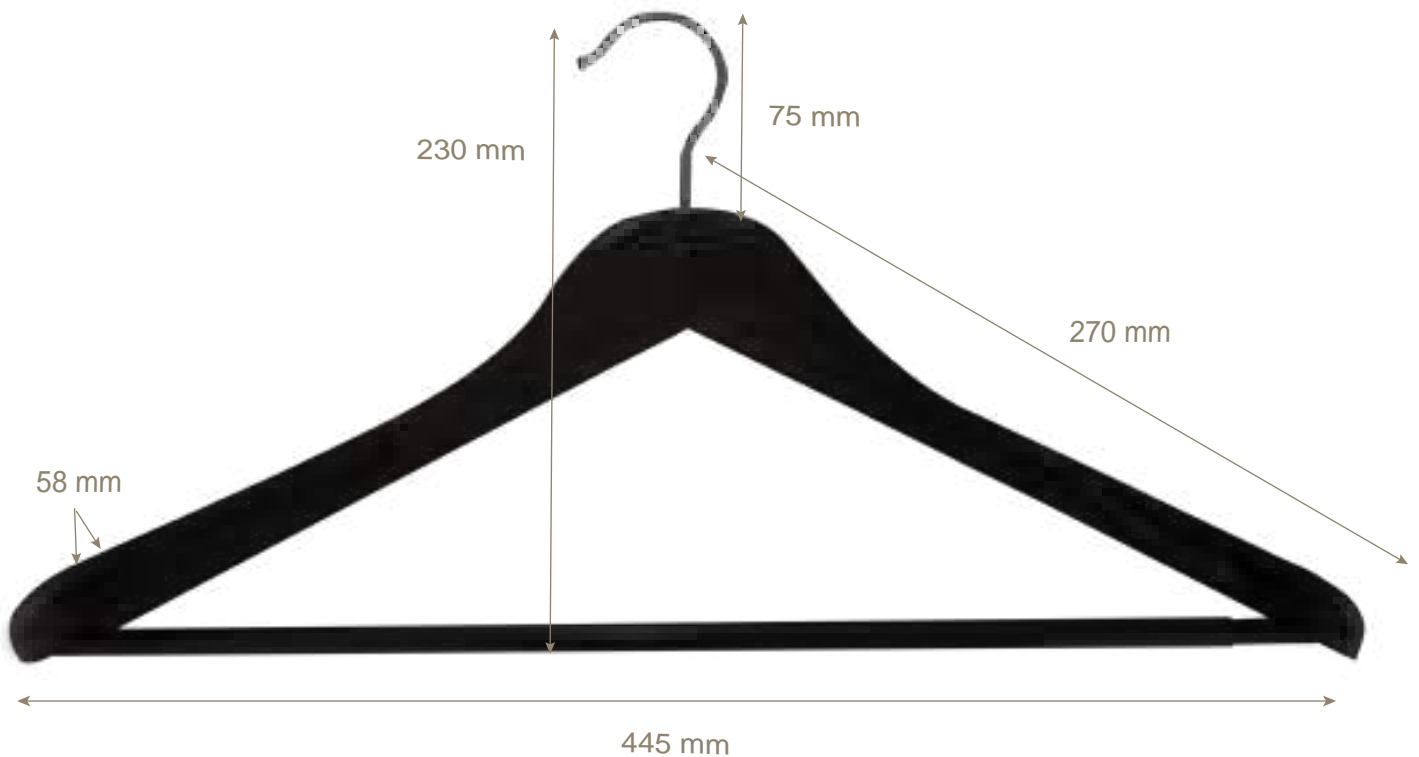

## Hanger Wide Shoulder

<b>product</b>	46700-001 Hanger wide shoulder with non slip bar
<b>material</b>	wood natural, steel
<b>size</b>	w 58 x l 445 x h 230 mm

## Hanger Wide Shoulder

<b>product</b>	46700-003 Hanger wide shoulder with non slip bar
<b>material</b>	black rubberized, steel
<b>size</b>	w 58 x l 445 x h 230 mm

## Hanger Wide Shoulder

**product** 46700-002  
Hanger wide shoulder  
with non slip bar

**material** wood bronze, steel

**size** w 58 x l 445 x h 230 mm