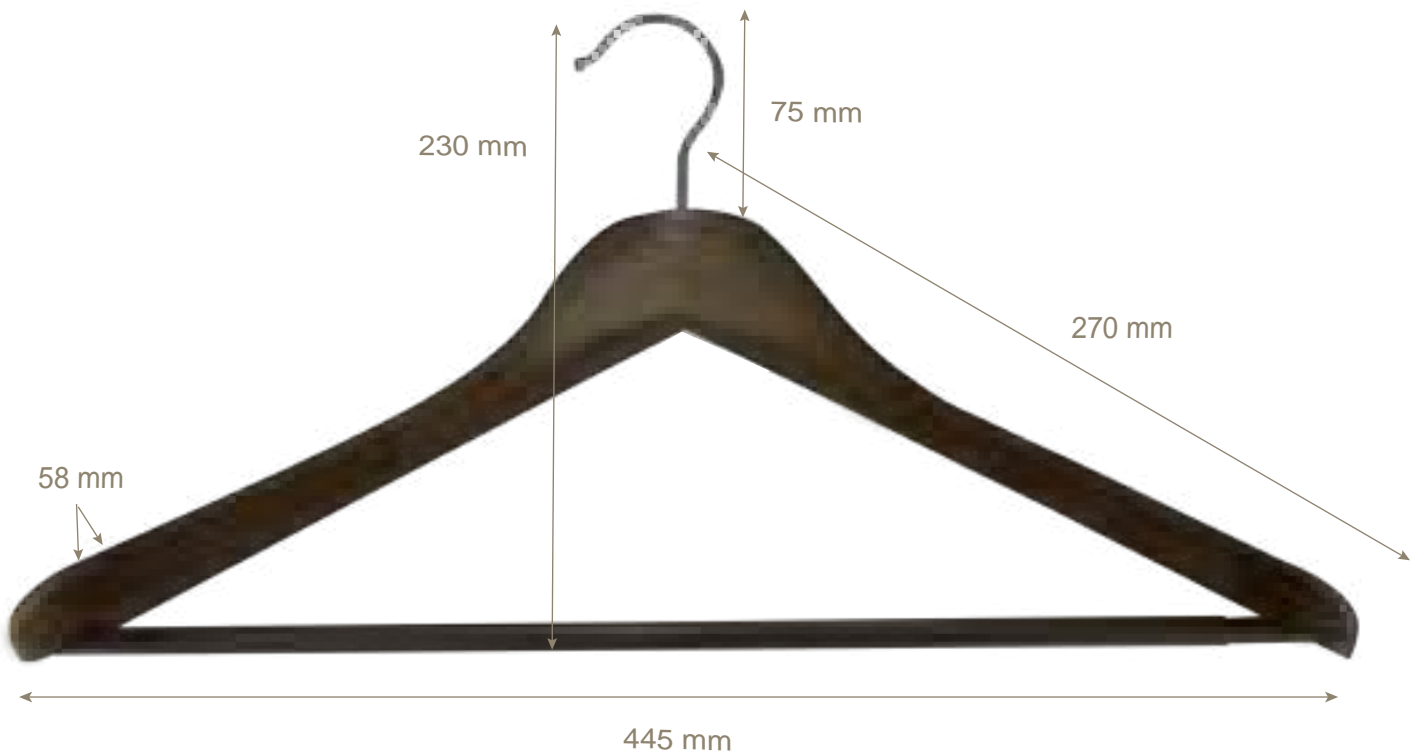

## Hanger Wide Shoulder

<b>product</b>	46700-001 Hanger wide shoulder with non slip bar
<b>material</b>	wood natural, steel
<b>size</b>	w 58 x l 445 x h 230 mm

## Hanger Wide Shoulder

<b>product</b>	46700-003 Hanger wide shoulder with non slip bar
<b>material</b>	black rubberized, steel
<b>size</b>	w 58 x l 445 x h 230 mm

## Hanger Wide Shoulder

**product** 46700-002  
Hanger wide shoulder  
with non slip bar

**material** wood bronze, steel

**size** w 58 x l 445 x h 230 mm